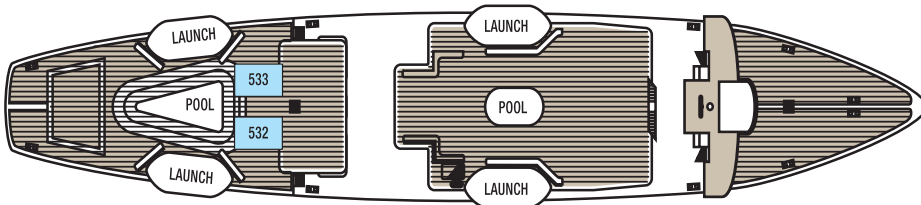

DECK PLANS

STAR CLIPPER/STAR FLYER

Virtual Tours of select cabins are available at www.starclippers.com

- Sun Deck
- Main Deck
- Clipper Deck
- Commodore Deck

Sun Deck

Main Deck

Clipper Deck

Commodore Deck

OWNERS CABIN

CLIPPER DECK

Deluxe outside cabin, double bed, sitting area, minibar, marble lined bathroom with whirlpool

CATEGORY 1

MAIN DECK & SUN DECK

Deluxe deck cabin, two lower beds convert to double bed, minibar, marble lined bathroom with whirlpool bath, cabin doors open onto deck

CATEGORY 2

CLIPPER DECK

Large outside cabin, two lower beds, double bed, or triple berths, marble lined bathroom with shower

CATEGORY 3

CLIPPER DECK & COMMODORE DECK

Outside cabin, two lower beds, double bed, or triple berths, marble lined bathroom with shower