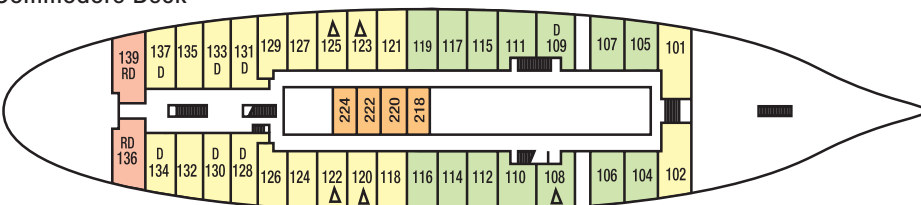

DECK PLANS

STAR CLIPPER/STAR FLYER

Virtual Tours of select cabins are available at www.starclippers.com

- Sun Deck
- Main Deck
- Clipper Deck
- Commodore Deck

Sun Deck

Main Deck

Clipper Deck

Commodore Deck

OWNERS CABIN

CLIPPER DECK

Deluxe outside cabin, double bed, sitting area, minibar, marble lined bathroom with whirlpool

CATEGORY 1

MAIN DECK & SUN DECK

Deluxe deck cabin, two lower beds convert to double bed, minibar, marble lined bathroom with whirlpool bath, cabin doors open onto deck

CATEGORY 2

CLIPPER DECK

Large outside cabin, two lower beds, double bed, or triple berths, marble lined bathroom with shower

CATEGORY 3

CLIPPER DECK & COMMODORE DECK

Outside cabin, two lower beds, double bed, or triple berths, marble lined bathroom with shower