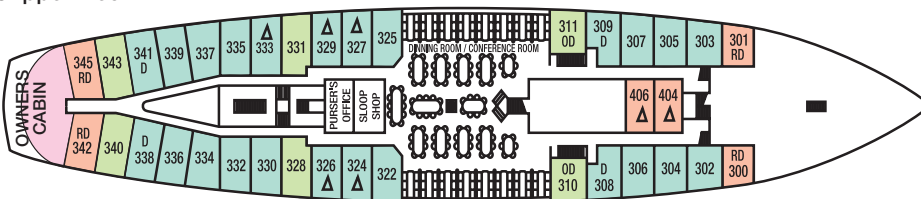

DECK PLANS

STAR CLIPPER/STAR FLYER

Virtual Tours of select cabins are available at www.starclippers.com

- Sun Deck
- Main Deck
- Clipper Deck
- Commodore Deck

Sun Deck

Main Deck

Clipper Deck

Commodore Deck

OWNERS CABIN

CLIPPER DECK

Deluxe outside cabin, double bed, sitting area, minibar, marble lined bathroom with whirlpool

CATEGORY 1

MAIN DECK & SUN DECK

Deluxe deck cabin, two lower beds convert to double bed, minibar, marble lined bathroom with whirlpool bath, cabin doors open onto deck

CATEGORY 2

CLIPPER DECK

Large outside cabin, two lower beds, double bed, or triple berths, marble lined bathroom with shower

CATEGORY 3

CLIPPER DECK & COMMODORE DECK

Outside cabin, two lower beds, double bed, or triple berths, marble lined bathroom with shower