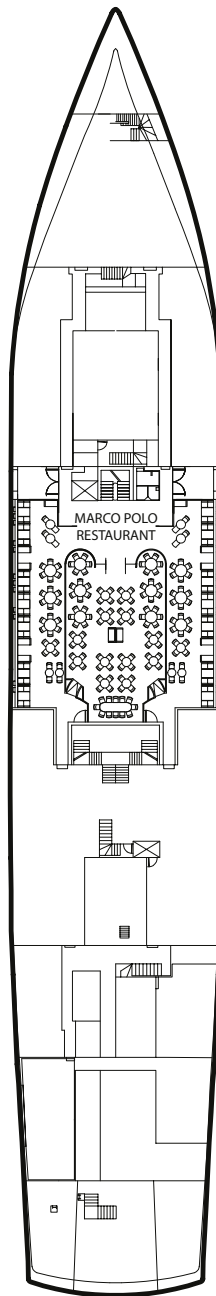

BELVEDERE DECK

COLUMBUS DECK

MARCO POLO DECK

STATEROOM/CABIN CATEGORY COLORS

CAT A	Owner's Suites with Balcony
CAT B	Junior Suites with Balcony
CAT C	Deluxe Stateroom with Balcony
CAT D	Deluxe Stateroom with Balcony
CAT E	Deluxe Stateroom, Outside
CAT F	Deluxe Stateroom, Outside
CAT G	Deluxe Stateroom, Outside
CAT H*	Premium Outside
CAT I	Premium Outside
CAT J	Premium Outside
CAT K	Standard Outside
CAT L	Premium Inside
CAT M	Premium Inside
CAT N	Standard Inside

SHIP'S AMENITIES

- 2 Restaurants plus outdoor terrace dining
- 3 Lounges
- 4 Bars
- Lecture Theatre
- Library
- Shop
- Internet Centre
- Outdoor pool
- Spa and Jacuzzi
- Beauty Salon
- Medical Centre
- Telephone, Fax and E-mail via satellite
- Satellite TV, Hair Dryer and Personal Safe in every cabin