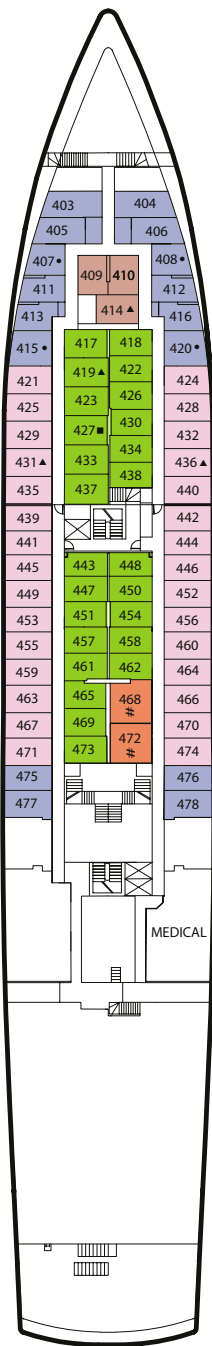

BELVEDERE DECK

COLUMBUS DECK

MARCO POLO DECK

STATEROOM/CABIN CATEGORY COLORS

CAT A	Owner's Suites with Balcony
CAT B	Junior Suites with Balcony
CAT C	Deluxe Stateroom with Balcony
CAT D	Deluxe Stateroom with Balcony
CAT E	Deluxe Stateroom, Outside
CAT F	Deluxe Stateroom, Outside
CAT G	Deluxe Stateroom, Outside
CAT H*	Premium Outside
CAT I	Premium Outside
CAT J	Premium Outside
CAT K	Standard Outside
CAT L	Premium Inside
CAT M	Premium Inside
CAT N	Standard Inside

SHIP'S AMENITIES

- 2 Restaurants plus outdoor terrace dining
- 3 Lounges
- 4 Bars
- Lecture Theatre
- Library
- Shop
- Internet Centre
- Outdoor pool
- Spa and Jacuzzi
- Beauty Salon
- Medical Centre
- Telephone, Fax and E-mail via satellite
- Satellite TV, Hair Dryer and Personal Safe in every cabin